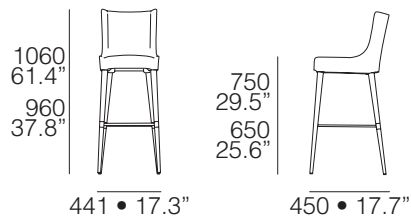

GIULIA
Ciani Design

Coleção de banqueta com assento e encosto em espuma injetada sobre estrutura de aço e pés de madeira maciça. Desenho atual. Contemporâneo + retrô. Resistência.

This is a collection of stools with their injected foam seats and backs attached to solid wood legs and a steel structure. It is a very resistant product with a beautiful contemporary design with a touch of a retro look.